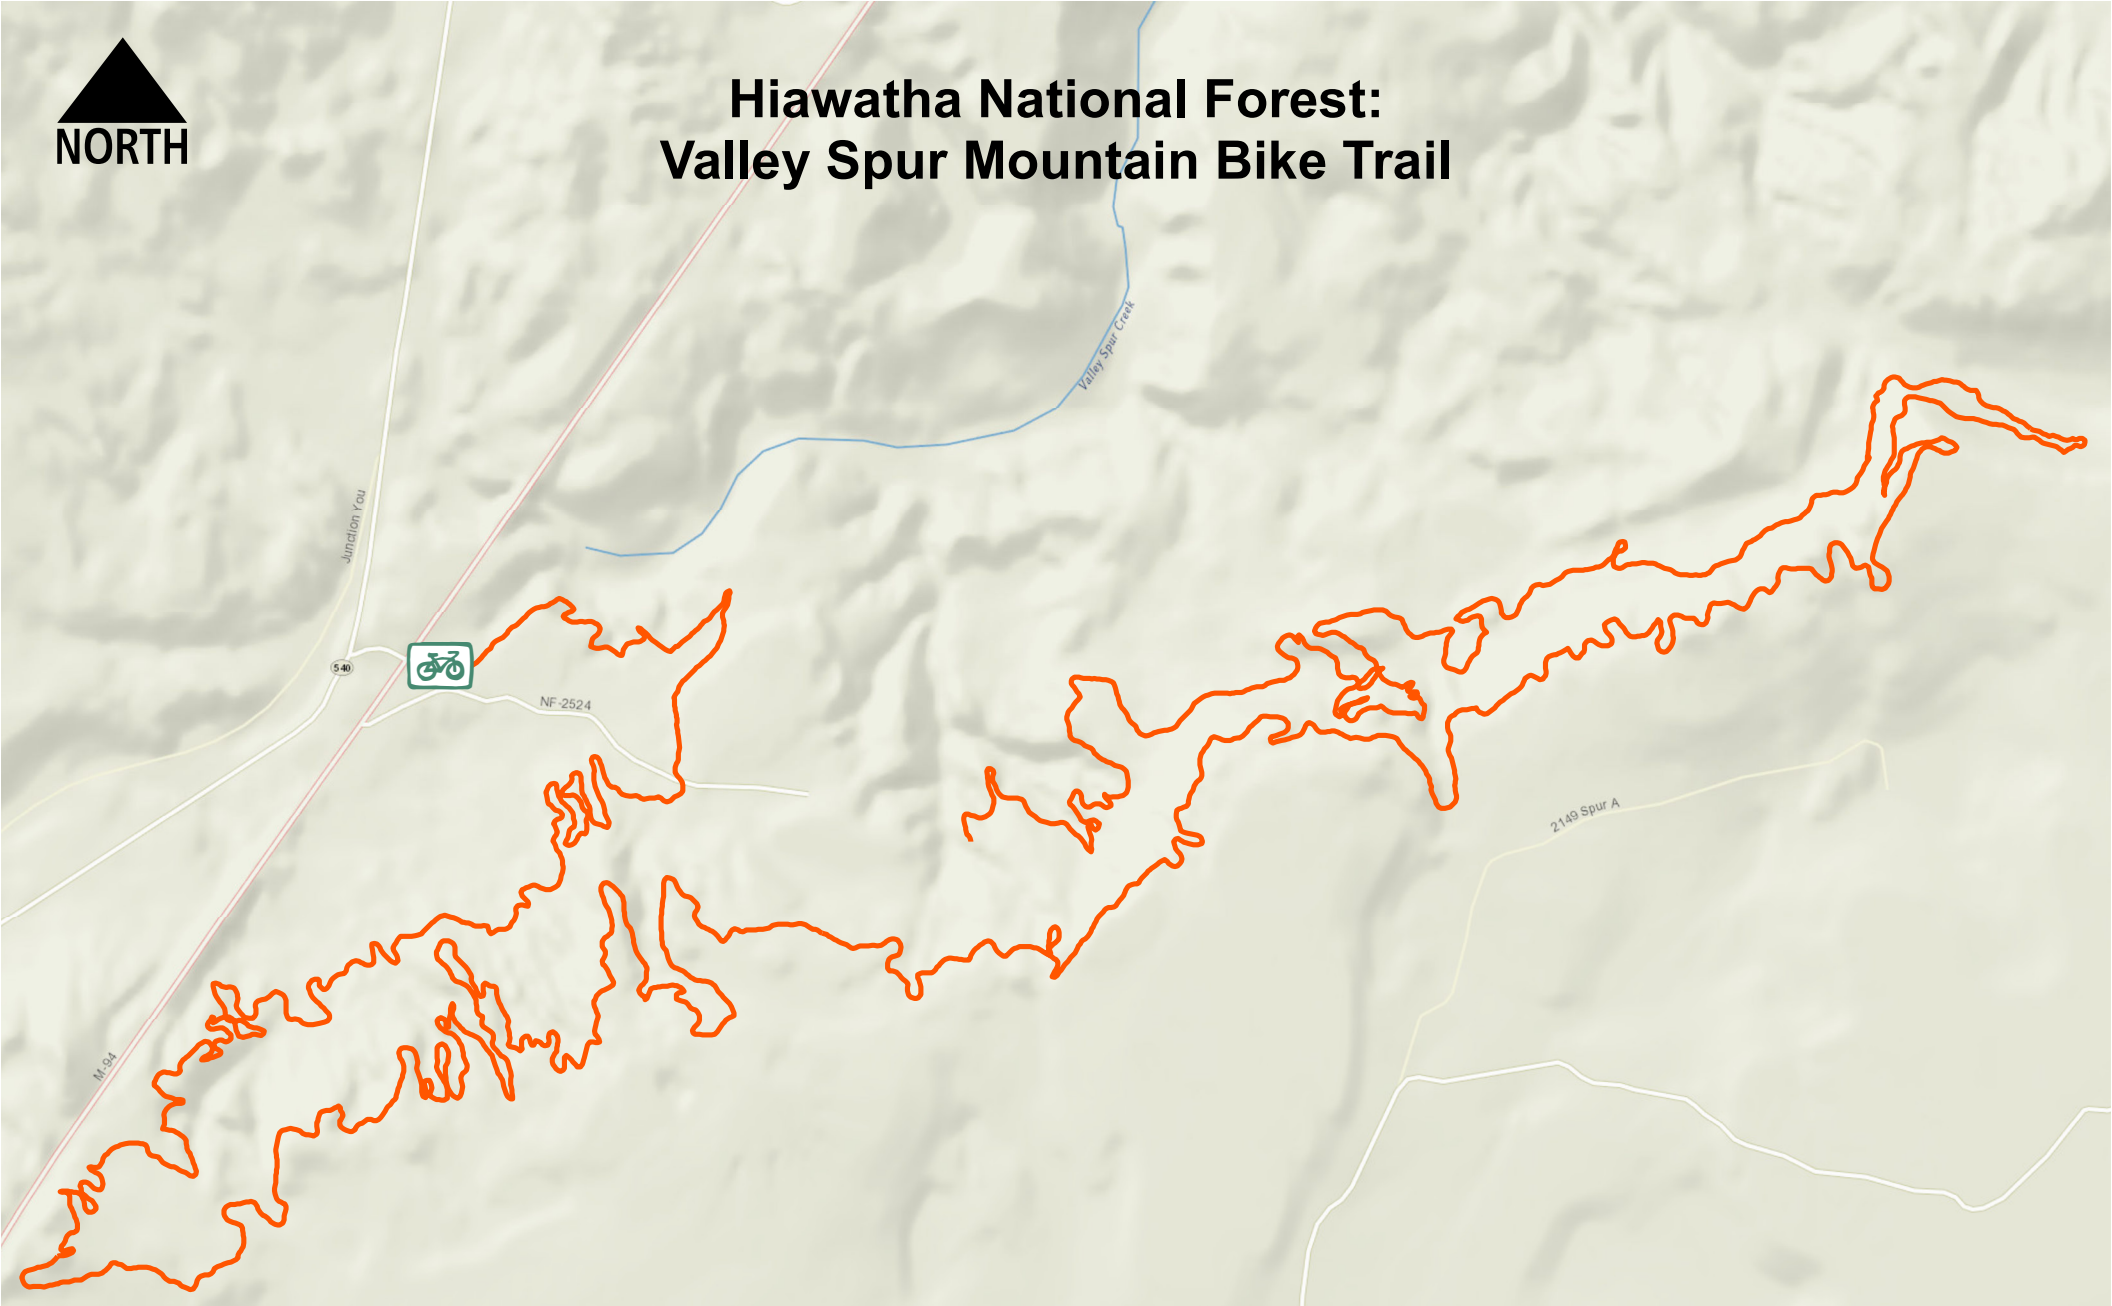

Hiawatha National Forest: Valley Spur Mountain Bike Trail

Legend

-  Trail Head/Parking
-  Singletrack Mountain Bike Trail

MBTN
MUNISING BAY TRAIL NETWORK
HIKE. BIKE. LOOK AROUND.