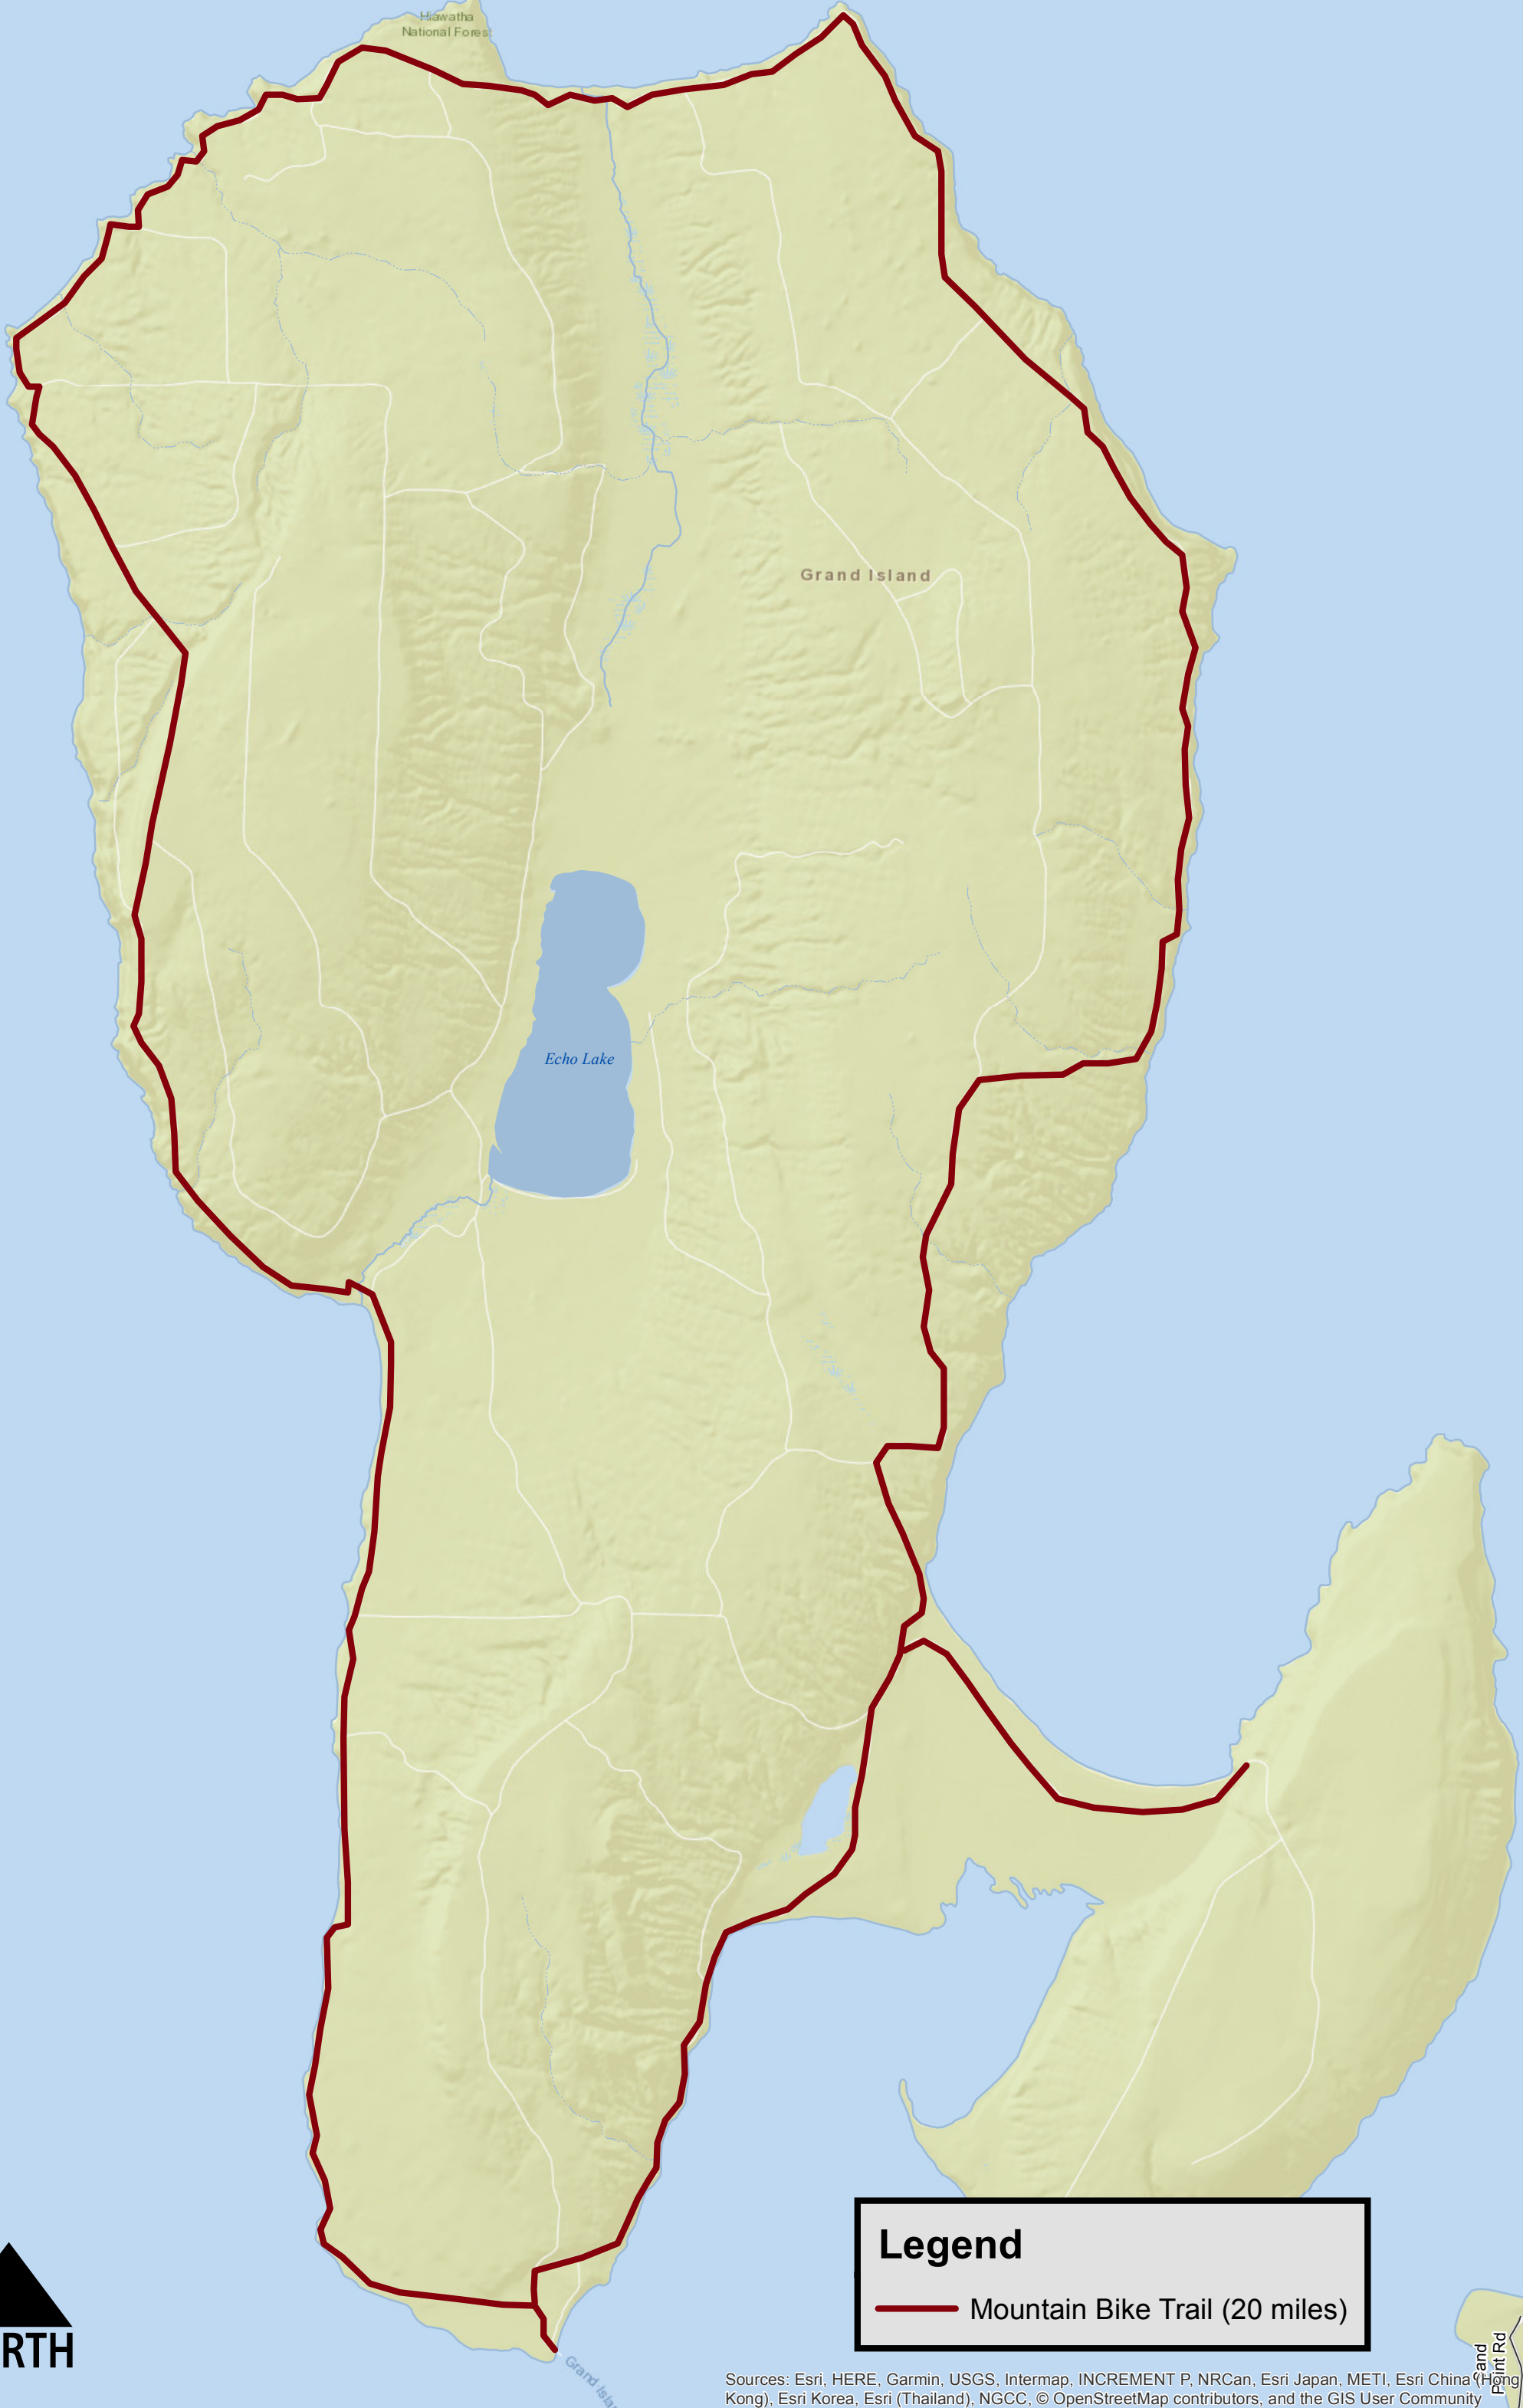

Grand Island National Recreation Area

Legend

— Mountain Bike Trail (20 miles)