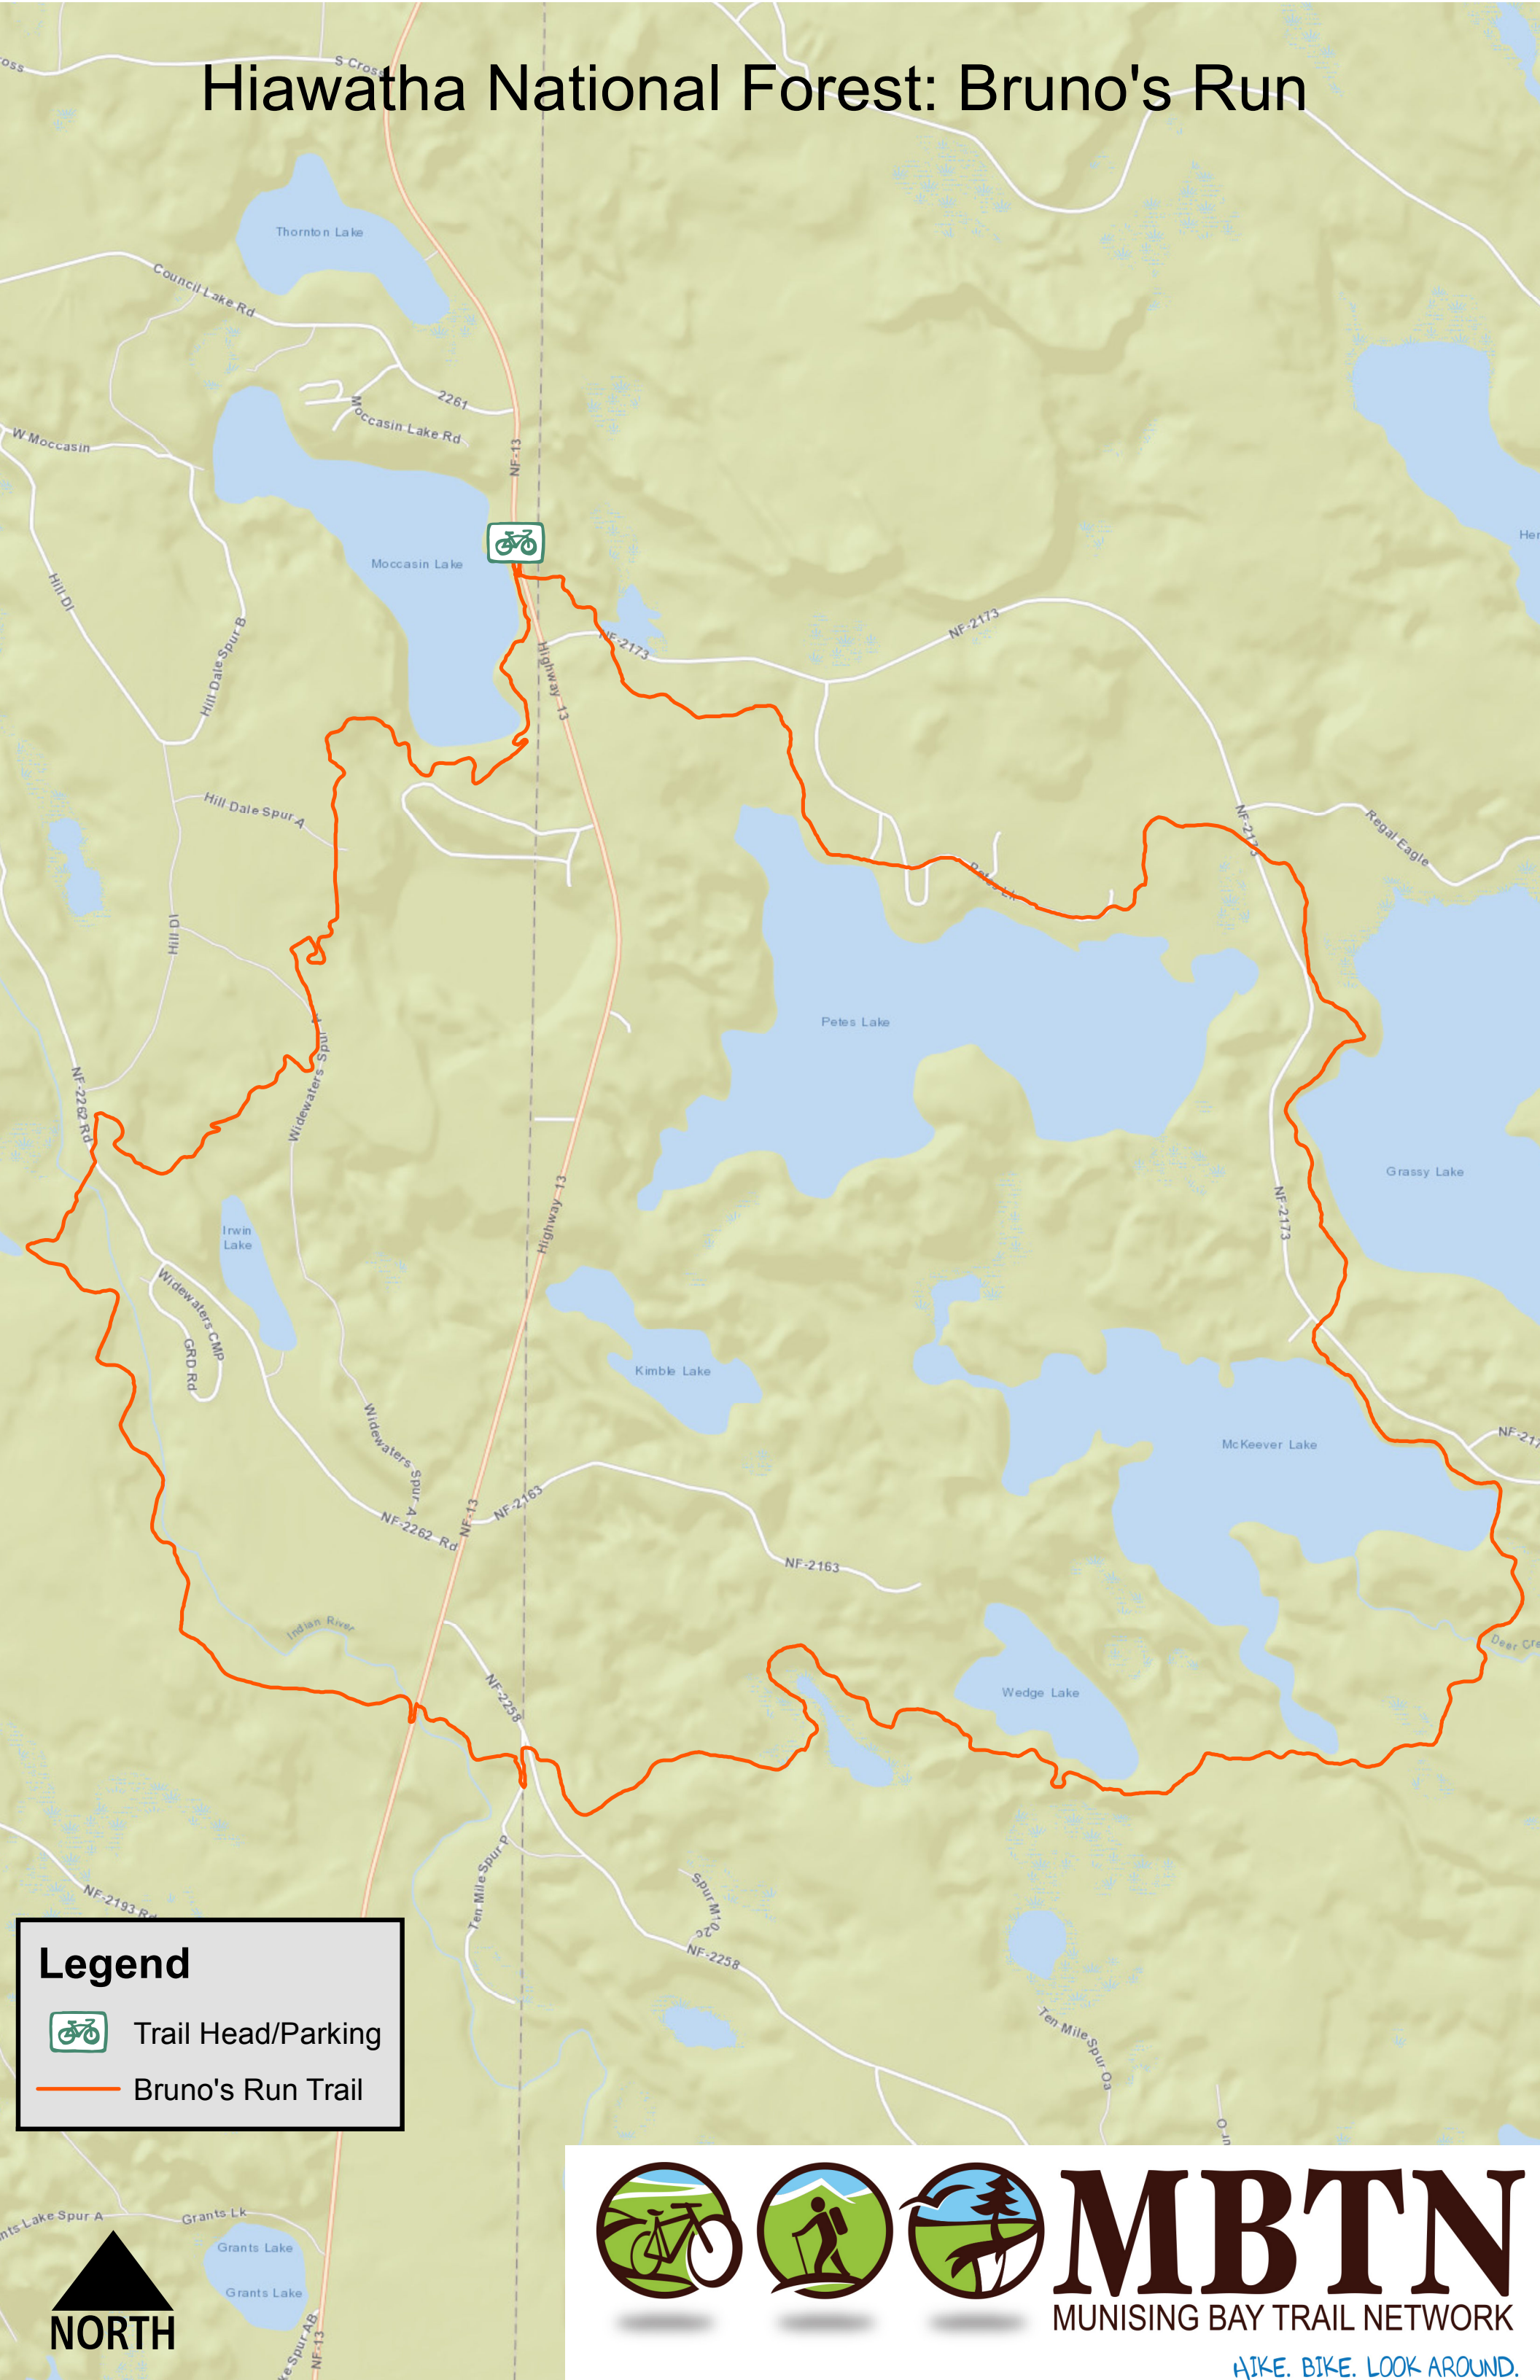

Hiawatha National Forest: Bruno's Run

Legend

-  Trail Head/Parking
-  Bruno's Run Trail

MBTN
MUNISING BAY TRAIL NETWORK

HIKE. BIKE. LOOK AROUND.